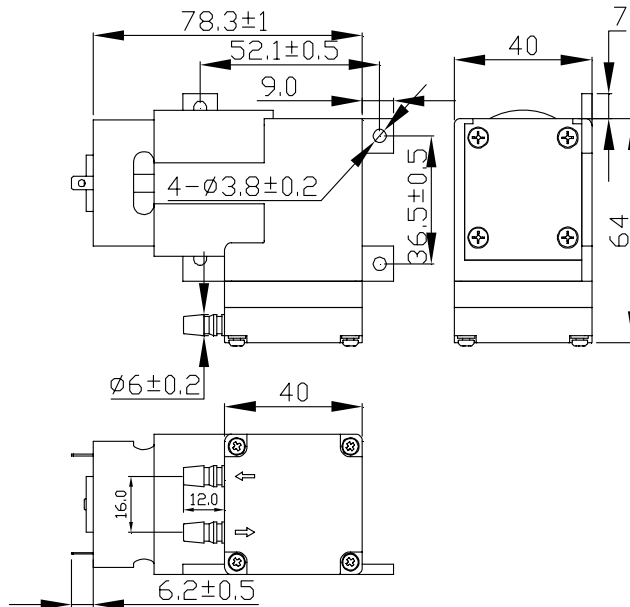

真空泵KPV36F-12A

產品照片 Photo:

特性曲綫圖 Characteristic Curve:

產品尺寸: Dimension

Unit: mm

產品特性: Characteristic

- | | |
|--------------------------------------|---|
| 1. 定格電壓 Rated Voltage | DC 12.0V |
| 2. 使用電壓範圍 Range of Operating Voltage | DC10.8~13.2V |
| 3. 定格電流 Rated Voltage | <1000mA |
| 5. 消費功率 Power Consumption | 12W |
| 6. 使用流体 Fluid Applied | Air |
| 7. 氣嘴口徑 Outlet Port O.D. | 6.0mm |
| 8. 真空流量 Vacuum Air Flow | >12LPM |
| 9. 最大真空度 Maximum Vacuum | >-450mmHg |
| 10. 最低使用電壓 Restart Voltage | 10.8V |
| 11. 噪音 Noise | <75dB (30cm away) |
| 12. 壽命 Life | 30,000 times (on 4sec, off 4sec, deflating for 4sec as one cycle) |