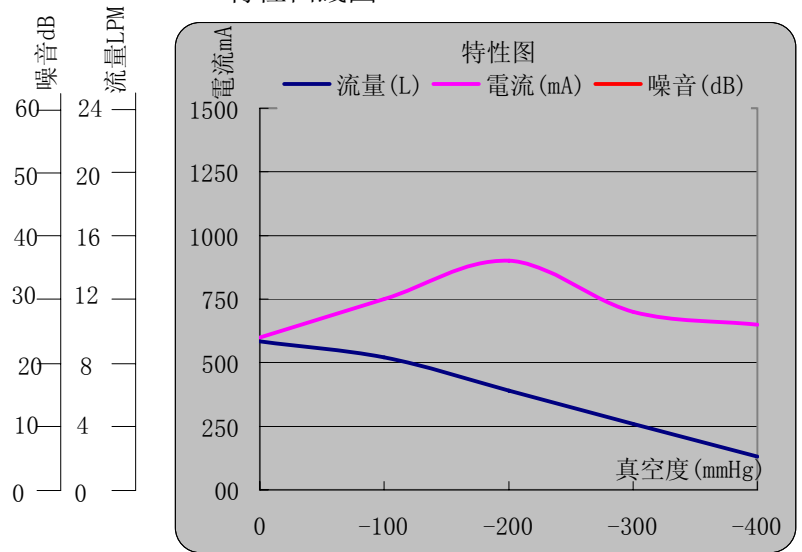

真空泵KPV36F-12A

產品照片 Photo:

特性曲綫圖 Characteristic Curve:

產品尺寸: Dimension

Unit: mm

產品特性: Characteristic

- | | |
|--------------------------------------|---|
| 1. 定格電壓 Rated Voltage | DC 12.0V |
| 2. 使用電壓範圍 Range of Operating Voltage | DC10.8~13.2V |
| 3. 定格電流 Rated Voltage | <1000mA |
| 5. 消費功率 Power Consumption | 12W |
| 6. 使用流体 Fluid Applied | Air |
| 7. 氣嘴口徑 Outlet Port O.D. | 6.0mm |
| 8. 真空流量 Vacuum Air Flow | >12LPM |
| 9. 最大真空度 Maximum Vacuum | >-450mmHg |
| 10. 最低使用電壓 Restart Voltage | 10.8V |
| 11. 噪音 Noise | <75dB (30cm away) |
| 12. 壽命 Life | 30,000 times (on 4sec, off 4sec, deflating for 4sec as one cycle) |