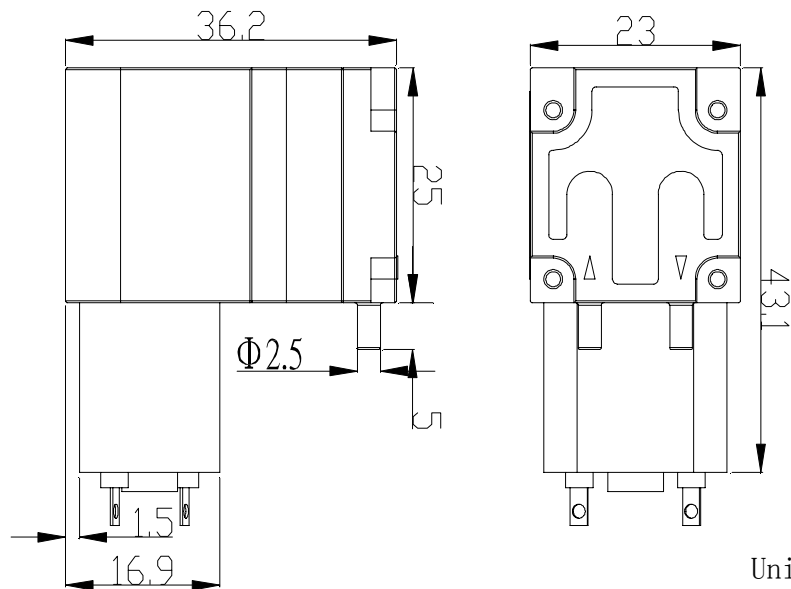

微型真空泵KPV20C-6A

產品照片 Photo:

特性曲綫圖 Characteristic Curve:

產品尺寸: Dimension

產品特性: Characteristic

- | | |
|--------------------------------------|-----------------------------------------------|
| 1. 定格電壓 Rated Voltage | DC6V |
| 2. 使用電壓範圍 Range of Operating Voltage | DC5.4~ 6.0 V |
| 3. 定格電流 Rated Voltage | <280mA |
| 5. 消費功率 Power Consumption | 1.68W |
| 6. 使用流体 Fluid Applied | Air |
| 7. 氣嘴口徑 Outlet Port O.D. | 2.5mm |
| 8. 真空流量 Vacuum Air Flow | >1.8LPM |
| 9. 最大真空度 Maximum Vacuum | <-225mmHg |
| 10. 最低使用電壓 Restart Voltage | 5.4V |
| 11. 噪音 Noise | <75dB (30cm away) |
| 12. 壽命 Life | 30,000 times (on 5sec, off 7sec as one cycle) |