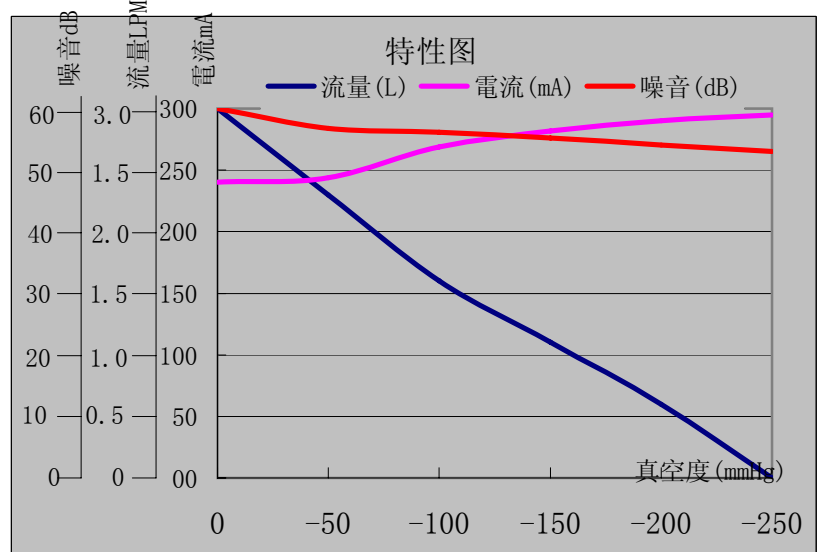

微型真空泵KPV20C-6A

產品照片 Photo:

特性曲綫圖 Characteristic Curve:

產品尺寸: Dimension

產品特性: Characteristic

- | | |
|--------------------------------------|-----------------------------------------------|
| 1. 定格電壓 Rated Voltage | DC6V |
| 2. 使用電壓範圍 Range of Operating Voltage | DC5.4~ 6.0 V |
| 3. 定格電流 Rated Voltage | <280mA |
| 5. 消費功率 Power Consumption | 1.68W |
| 6. 使用流体 Fluid Applied | Air |
| 7. 氣嘴口徑 Outlet Port O.D. | 2.5mm |
| 8. 真空流量 Vacuum Air Flow | >1.8LPM |
| 9. 最大真空度 Maximum Vacuum | <-225mmHg |
| 10. 最低使用電壓 Restart Voltage | 5.4V |
| 11. 噪音 Noise | <75dB (30cm away) |
| 12. 壽命 Life | 30,000 times (on 5sec, off 7sec as one cycle) |