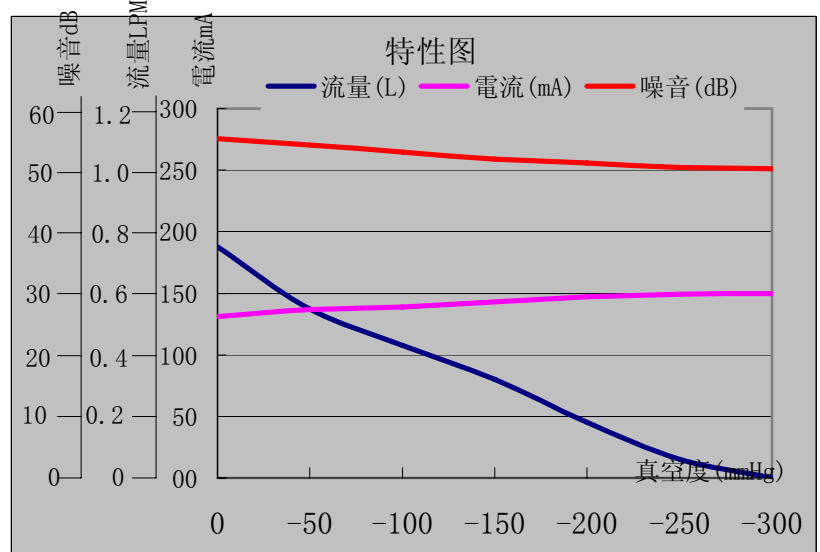

微型真空泵KPV14C-6A

產品照片 Photo:

特性曲綫圖 Characteristic Curve:

產品尺寸: Dimension

Unit: mm

產品特性: Characteristic

- | | |
|--------------------------------------|--|
| 1. 定格電壓 Rated Voltage | DC3.0V |
| 2. 使用電壓範圍 Range of Operating Voltage | DC2.5~ 3.2 V |
| 3. 定格電流 Rated Voltage | <440mA |
| 6. 使用流体 Fluid Applied | Air |
| 7. 氣嘴口徑 Outlet Port O.D. | 3.0mm |
| 8. 真空流量 Vacuum Air Flow | >0.9LPM |
| 9. 最大真空度 Maximum Vacuum | <-150mmHg |
| 10. 最低使用電壓 Restart Voltage | 2.2V |
| 11. 噪音 Noise | <72dB (30cm away) |
| 12. 壽命 Life | 30,00 times (on 5sec, off 5sec as one cycle) |