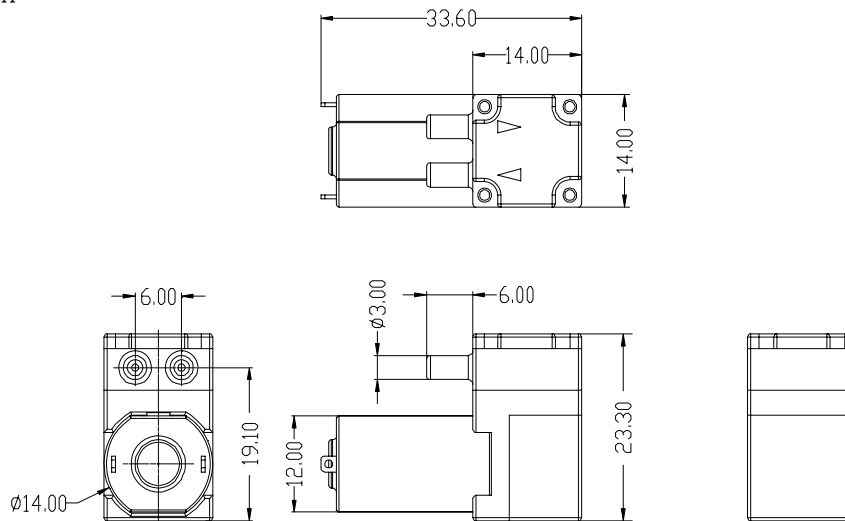

微型真空泵KPV14C-6A

產品照片 Photo:

特性曲綫圖 Characteristic Curve:

產品尺寸: Dimension

Unit: mm

產品特性: Characteristic

- | | |
|--------------------------------------|--|
| 1. 定格電壓 Rated Voltage | DC3.0V |
| 2. 使用電壓範圍 Range of Operating Voltage | DC2.5~ 3.2 V |
| 3. 定格電流 Rated Voltage | <440mA |
| 6. 使用流体 Fluid Applied | Air |
| 7. 氣嘴口徑 Outlet Port O.D. | 3.0mm |
| 8. 真空流量 Vacuum Air Flow | >0.9LPM |
| 9. 最大真空度 Maximum Vacuum | <-150mmHg |
| 10. 最低使用電壓 Restart Voltage | 2.2V |
| 11. 噪音 Noise | <72dB (30cm away) |
| 12. 壽命 Life | 30,00 times (on 5sec, off 5sec as one cycle) |